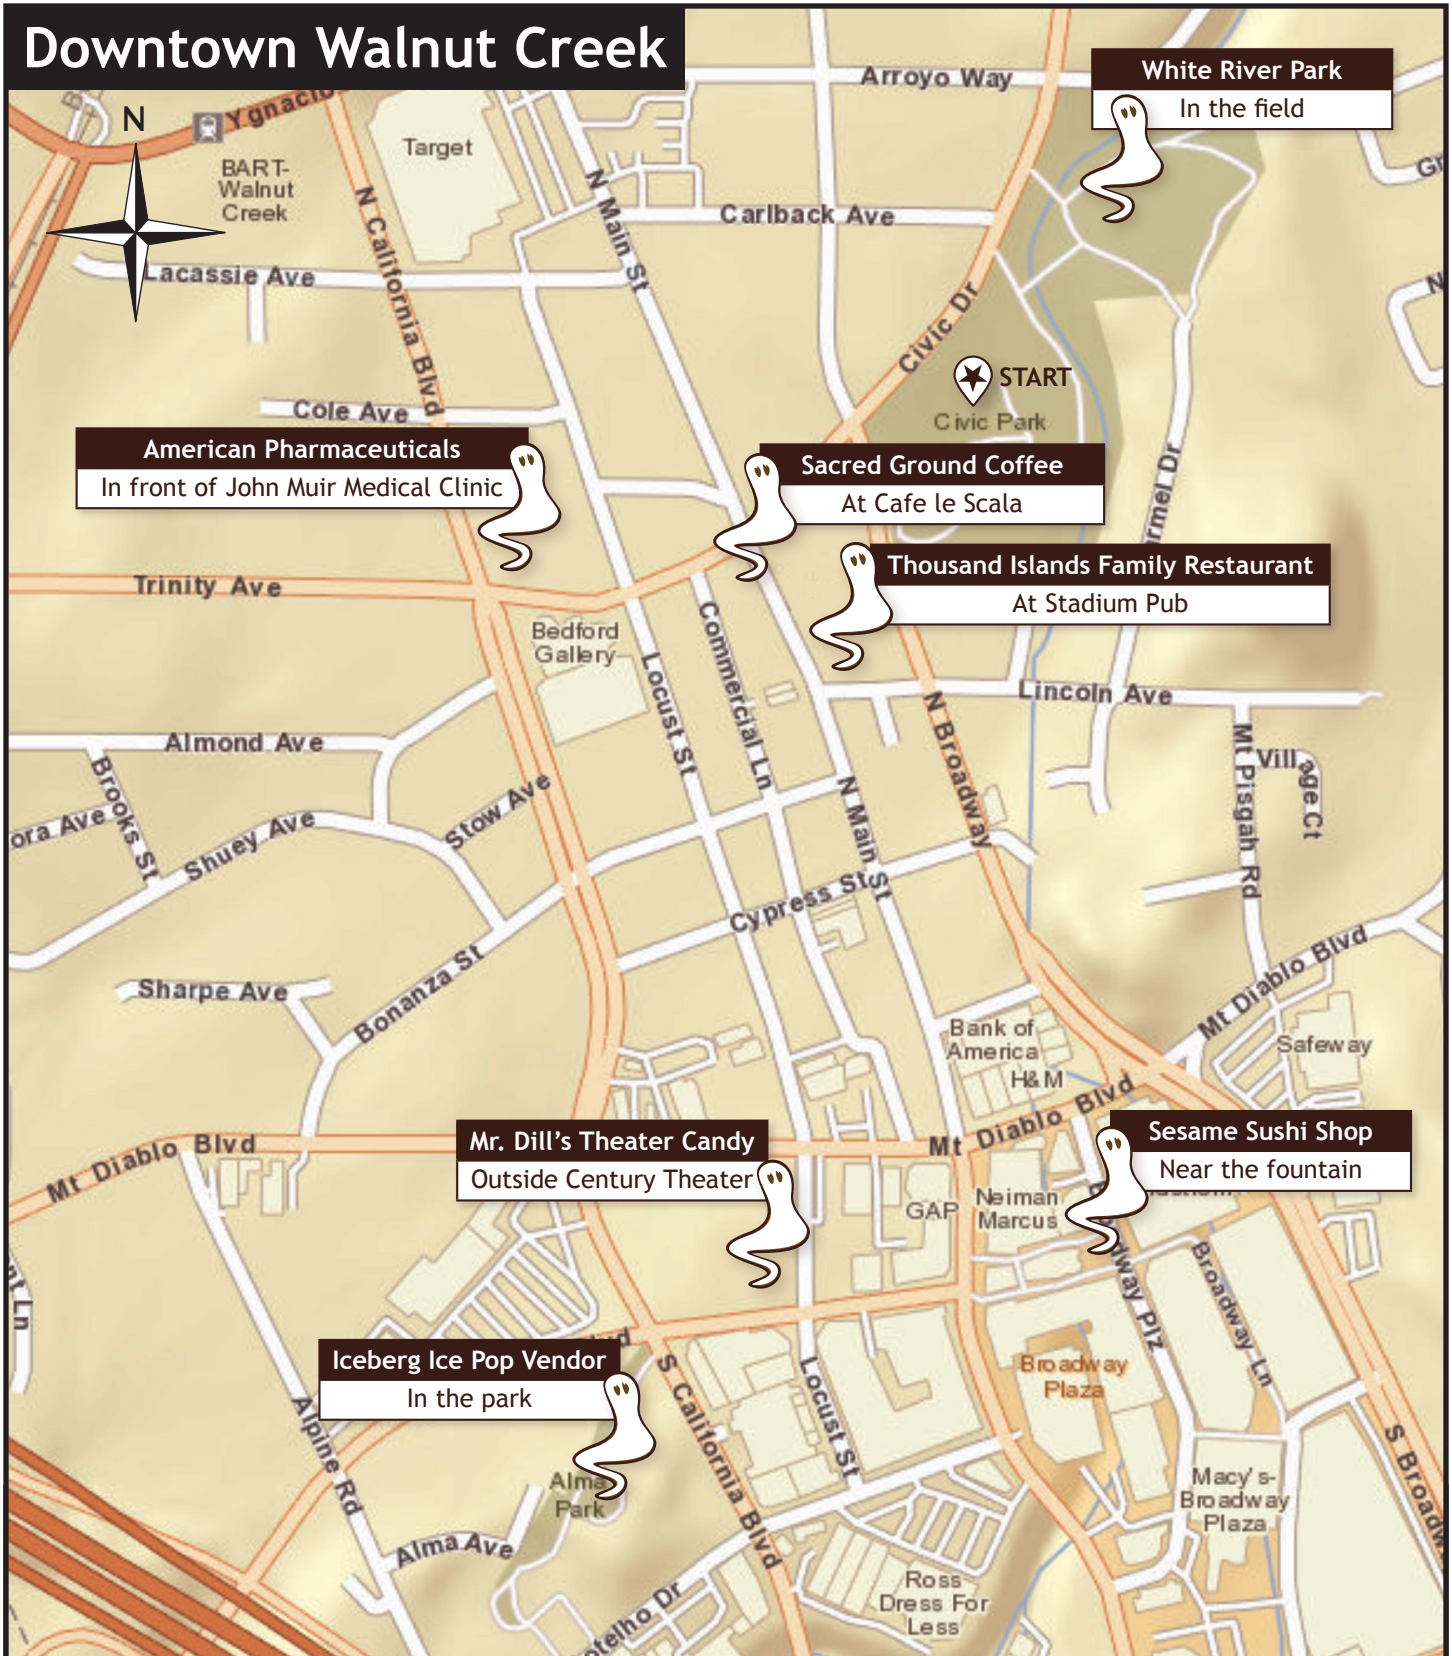

# Downtown Walnut Creek

White River Park  
In the field

American Pharmaceuticals  
In front of John Muir Medical Clinic

Sacred Ground Coffee  
At Cafe le Scala

Thousand Islands Family Restaurant  
At Stadium Pub

Mr. Dill's Theater Candy  
Outside Century Theater

Sesame Sushi Shop  
Near the fountain

Iceberg Ice Pop Vendor  
In the park

# LATE NIGHT SNACK

SPECIAL SPOOKY MAP